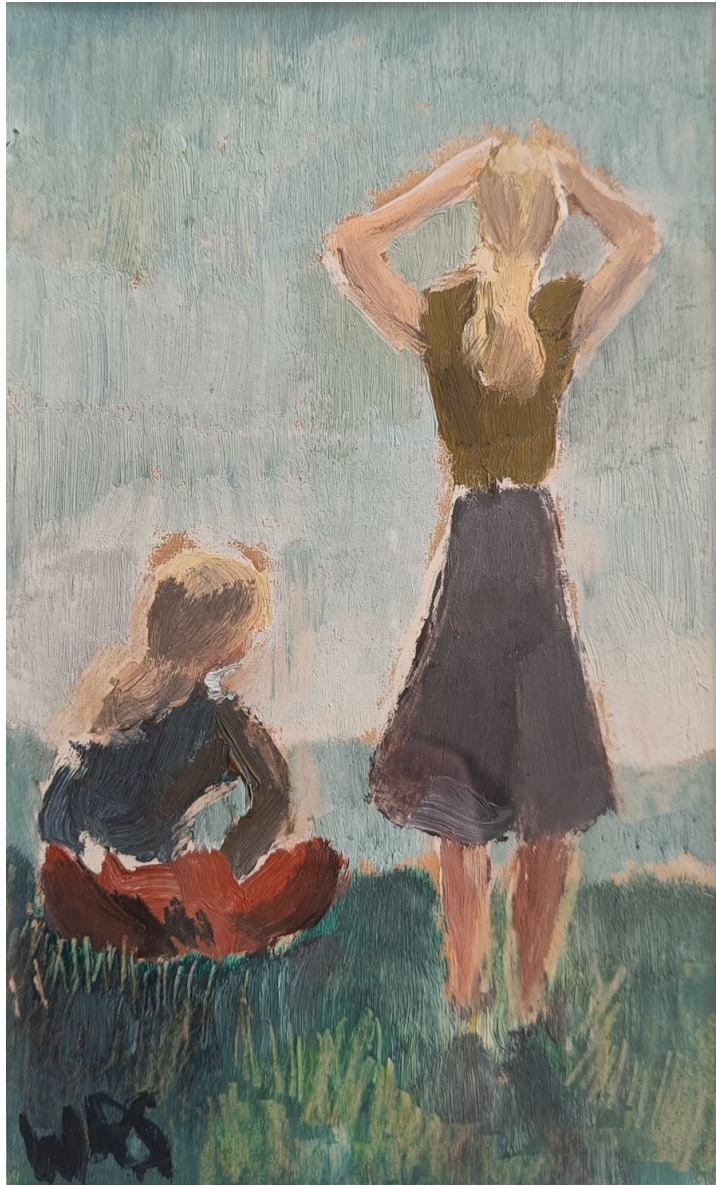

Robert Sadler

Two girls on a beach

Reference: 10942

Dimensions:

Height:	27.50 cm / 10 ⁷ / ₈ in
Width:	19 cm / 7 ¹ / ₂ in
Framed Height:	35 cm / 13 ³ / ₄ in
Framed Width:	30 cm / 11 ³ / ₄ in

1956

Oil on board

27.5x19cm

35x30cm framed