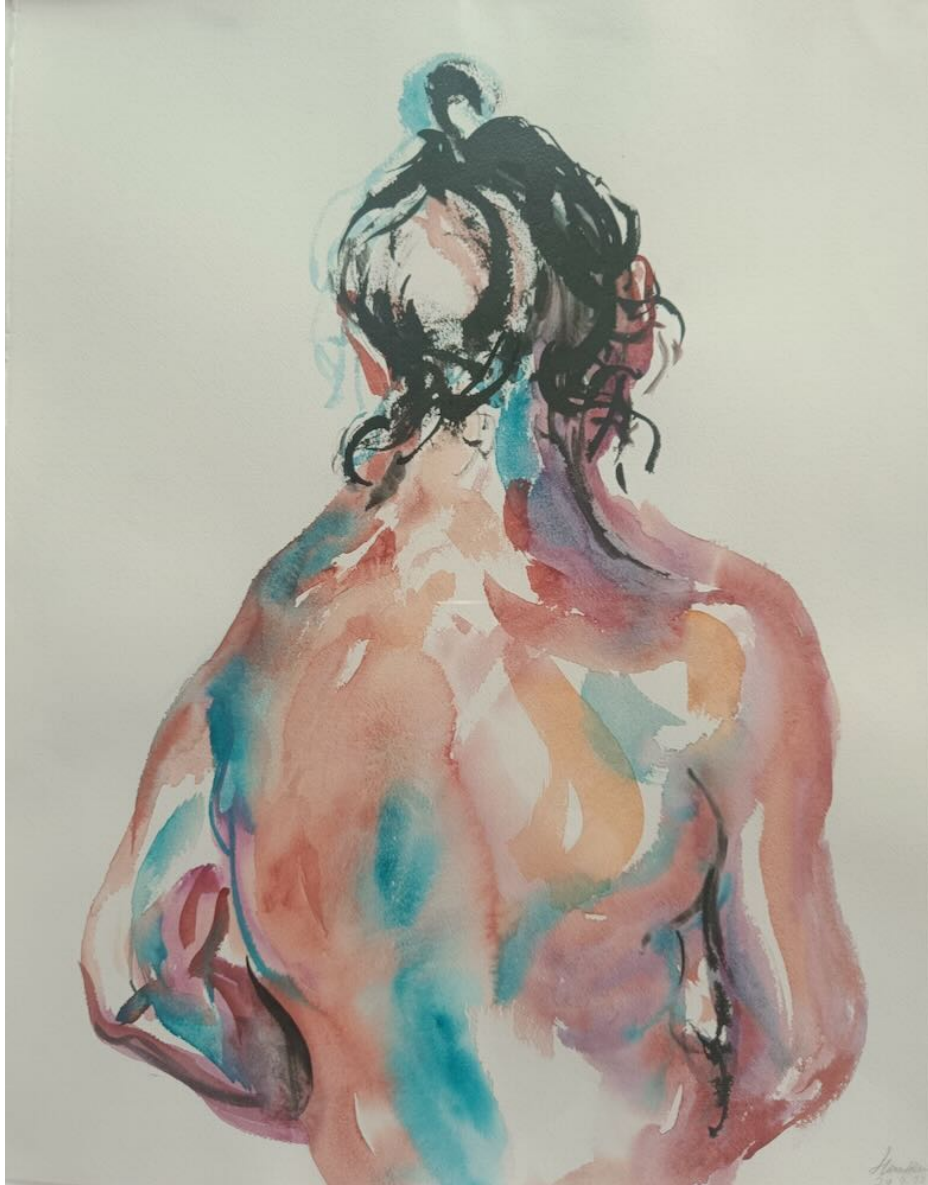

Maggi Hambling

Nude

Reference: 10893

Cobbold & Judd

MODERN & CONTEMPORARY ART

Dimensions:

Height: 60 cm / 23⁵/₈ in
Width: 47 cm / 18¹/₂ in
Framed Height: 68 cm / 26³/₄ in
Framed Width: 55 cm / 21⁵/₈ in

Watercolour + ink on paper

60x47cm

68x55cm framed

1992